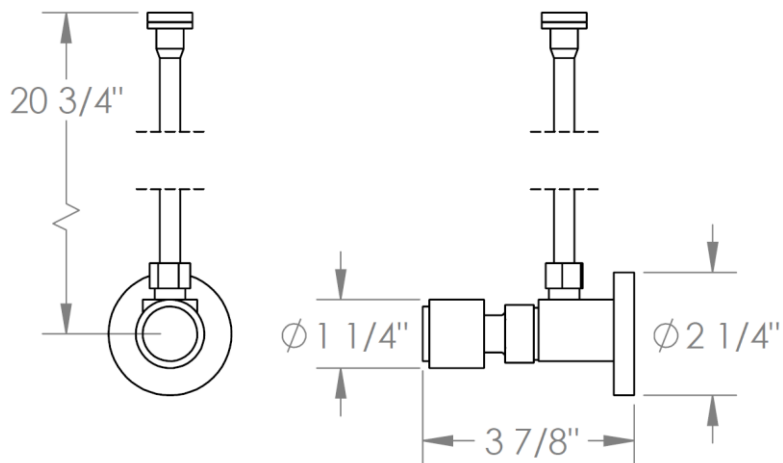

**27-MAS6-CL15**

Toilet Angle Stop Kit

1/2" IPS x 3/8" OD Compression

**WATERMARK DESIGNS 1/31/2019**

350 Dewitt Ave Brooklyn NY 11207 USA T 718 257 2800 F 718 257 2144 info@watermark-designs.com

**27-MAS6-CL16**

Toilet Angle Stop Kit

1/2" IPS x 3/8" OD Compression

**WATERMARK DESIGNS 1/31/2019**

350 Dewitt Ave Brooklyn NY 11207 USA T 718 257 2800 F 718 257 2144 info@watermark-designs.com

**27-MAS6-CL14**

Toilet Angle Stop Kit

1/2" IPS x 3/8" OD Compression

**WATERMARK DESIGNS 1/31/2019**

350 Dewitt Ave Brooklyn NY 11207 USA T 718 257 2800 F 718 257 2144 info@watermark-designs.com