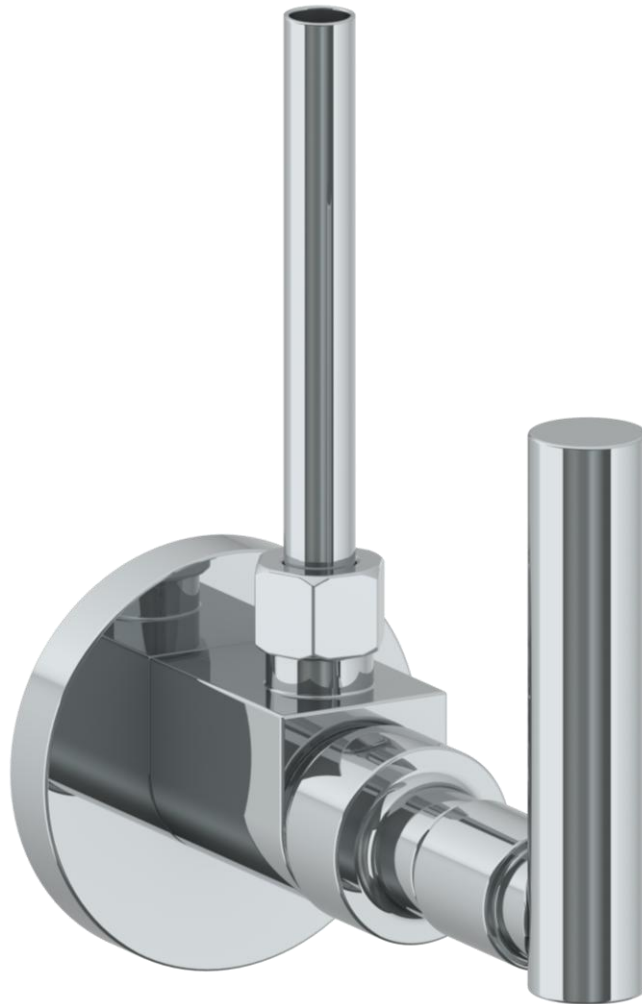

27-MAS6-CL14

Toilet Angle Stop Kit

1/2" IPS x 3/8" OD Compression

WATERMARK DESIGNS 1/31/2019

350 Dewitt Ave Brooklyn NY 11207 USA T 718 257 2800 F 718 257 2144 info@watermark-designs.com