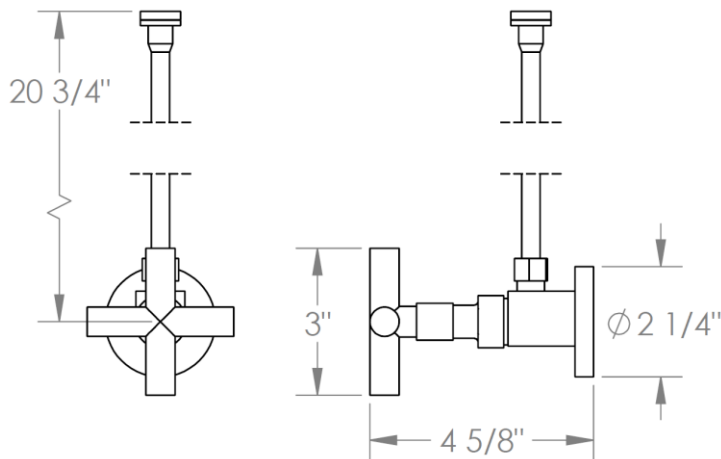

**27-MAS6-CL15**

Toilet Angle Stop Kit

1/2" IPS x 3/8" OD Compression

**WATERMARK DESIGNS 1/31/2019**

350 Dewitt Ave Brooklyn NY 11207 USA T 718 257 2800 F 718 257 2144 info@watermark-designs.com

**27-MAS6-CL16**

Toilet Angle Stop Kit

1/2" IPS x 3/8" OD Compression

**WATERMARK DESIGNS 1/31/2019**

350 Dewitt Ave Brooklyn NY 11207 USA T 718 257 2800 F 718 257 2144 info@watermark-designs.com

**27-MAS6-CL14**

Toilet Angle Stop Kit

1/2" IPS x 3/8" OD Compression

**WATERMARK DESIGNS 1/31/2019**

350 Dewitt Ave Brooklyn NY 11207 USA T 718 257 2800 F 718 257 2144 info@watermark-designs.com