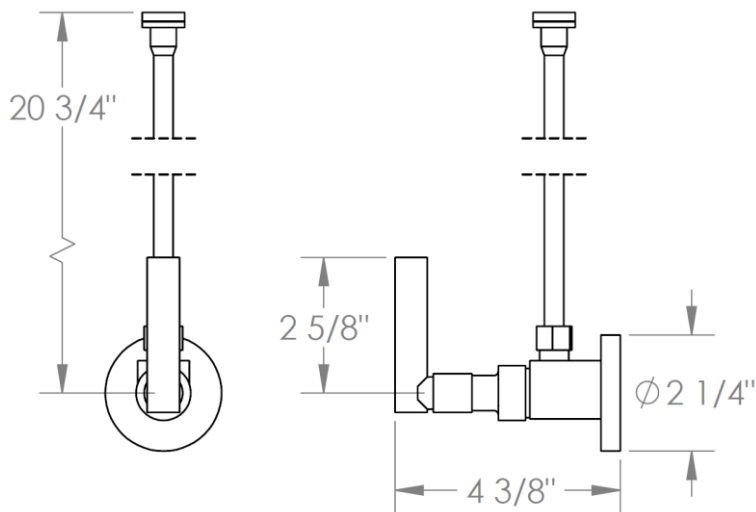

Toilet Angle Stop Kit

1/2" IPS x 3/8" OD Compression

**WATERMARK DESIGNS 1/31/2019**

350 Dewitt Ave Brooklyn NY 11207 USA T 718 257 2800 F 718 257 2144 info@watermark-designs.com

**27-MAS6-CL14**

Toilet Angle Stop Kit

1/2" IPS x 3/8" OD Compression

**WATERMARK DESIGNS 1/31/2019**

350 Dewitt Ave Brooklyn NY 11207 USA T 718 257 2800 F 718 257 2144 info@watermark-designs.com